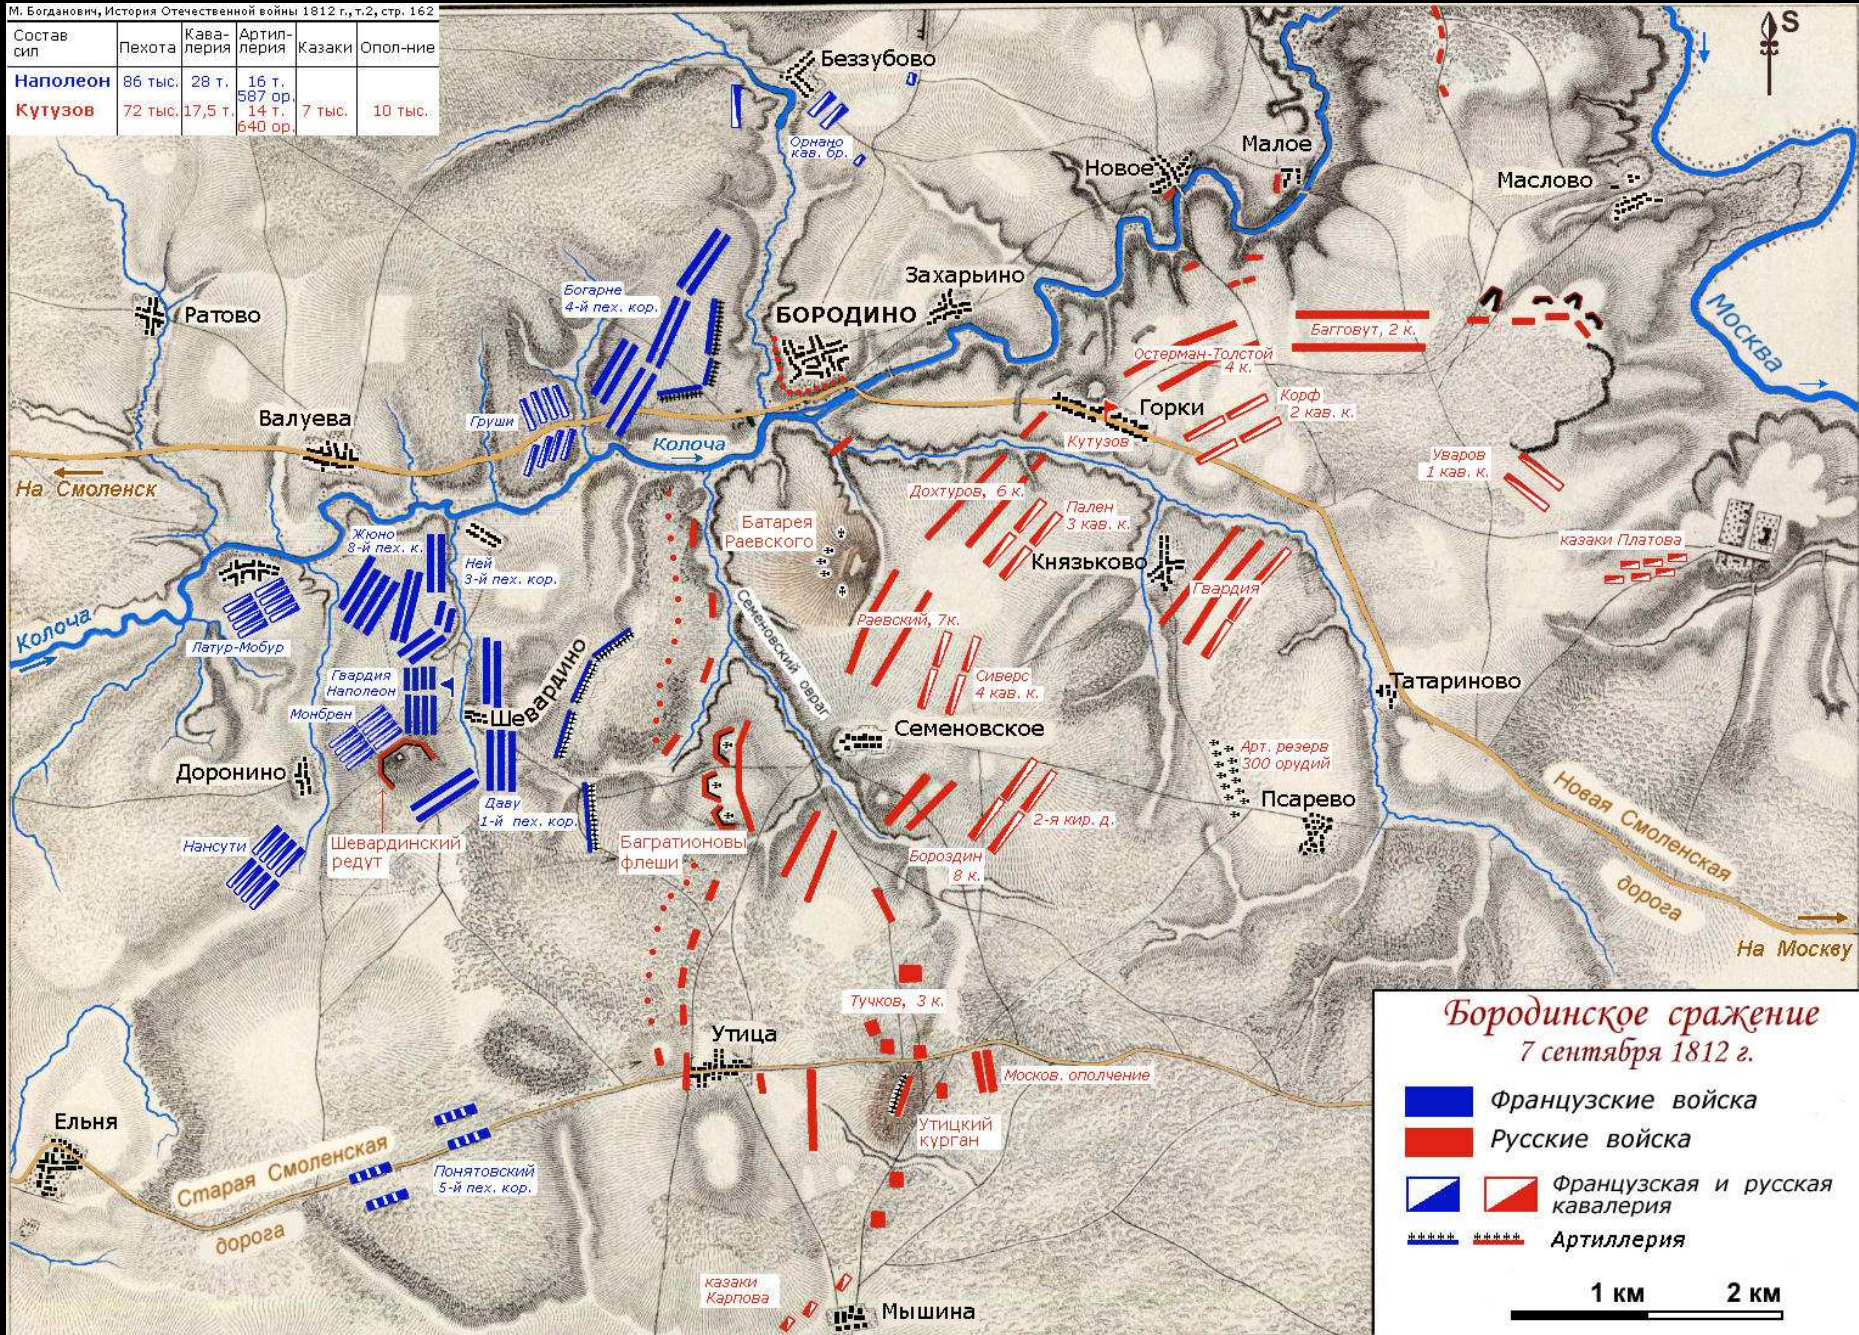

Состав сил	Пехота	Кавалерия	Артиллерия	Казачи	Ополчение
Наполеон	86 тыс.	28 т.	16 т., 587 ор.		
Кутузов	72 тыс.	17,5 т.	14 т., 640 ор.	7 тыс.	10 тыс.

Бородинское сражение
7 сентября 1812 г.

- Французские войска
- Русские войска
- ▤ Французская и русская кавалерия
- ***** ***** Артиллерия

1 км 2 км

Batalla de Borodinó